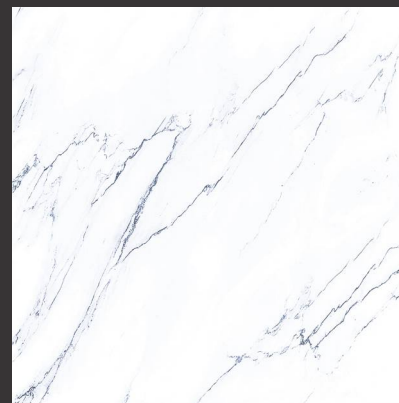

FORTUNA PINE