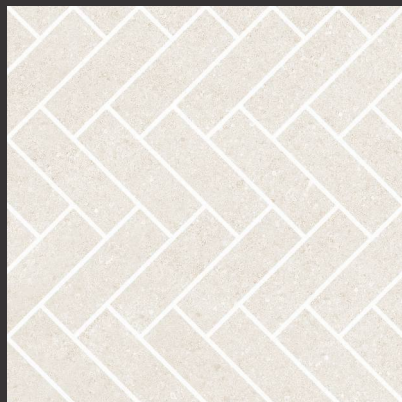

600x
600mm

Carving
FINISH

Estrella
Collection

ESTRELLA SEND