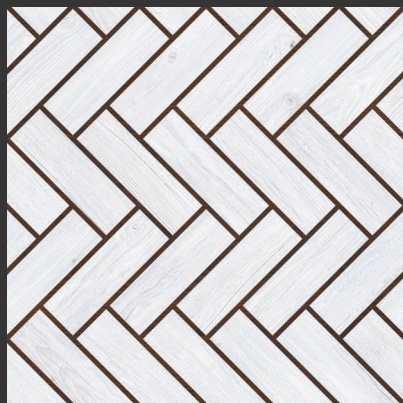

ESTRELLA WOOD