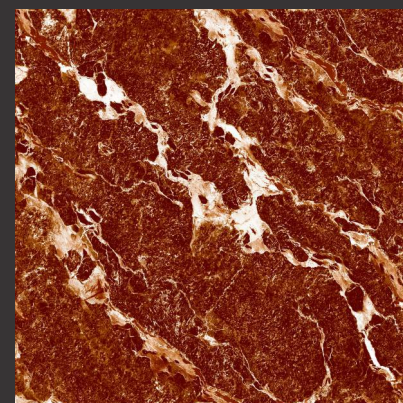

MOUNTEN VERDE

MOUNTEN BEIGE

MOUNTEN BLACK

MOUNTEN BLUE

MOUNTEN BROWN

MOUNTEN GREY

600x  
600mm

Carving  
FINISH