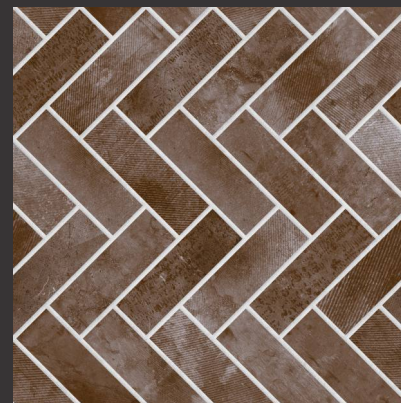

ESTRELLA WALNET