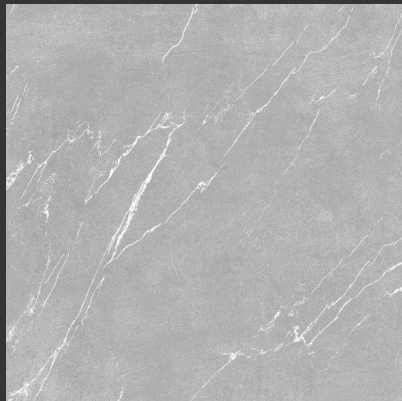

600x
600mm

| Carving
FINISH

Fortuna
Collection

FORTUNA SILVER