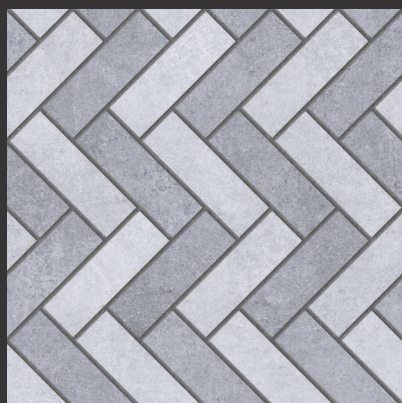

ESTRELLA GREY