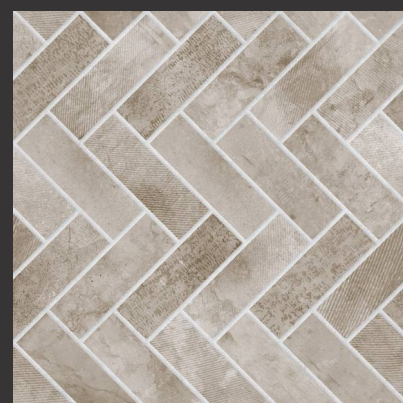

ESTRELLA PINE