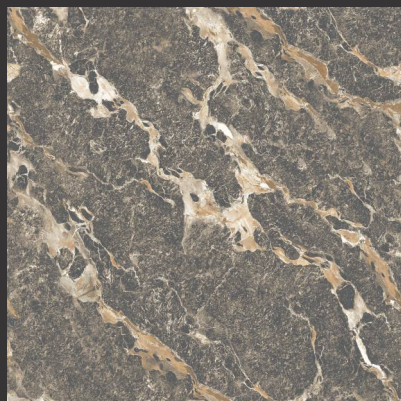

MOUNTEN NATURAL LIGHT