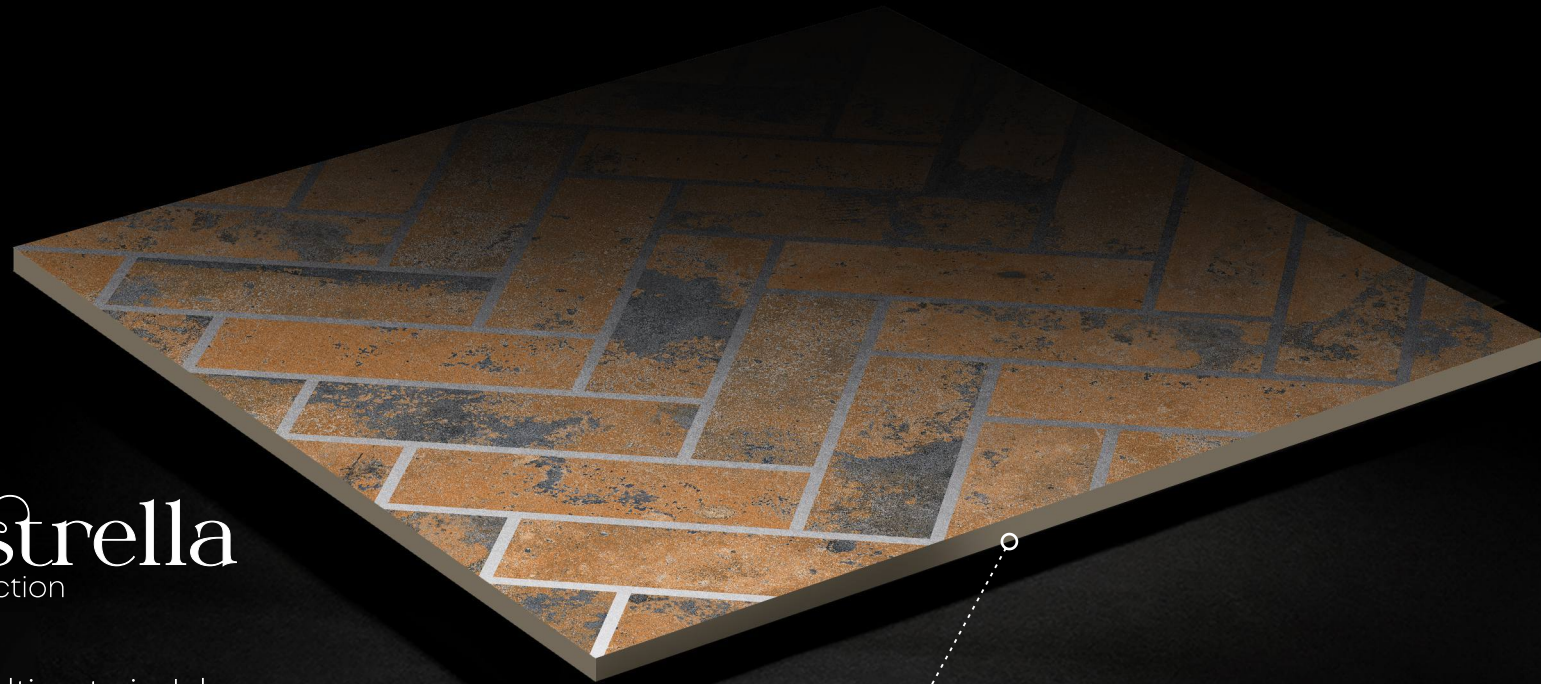

# AB- OUT US

Everyone wants to walk into a home that is both warm and welcoming, without compromising on style and durability. Spentagon is collection of wood effect floor coverings, all beautifully replicated to give the appearance of natural textures to enhance your home's interior. Drawing inspiration from various wood species finishes, including rustic reclaimed planks to smooth contemporary tiles, Spentagon has a design to suit every room in your home..