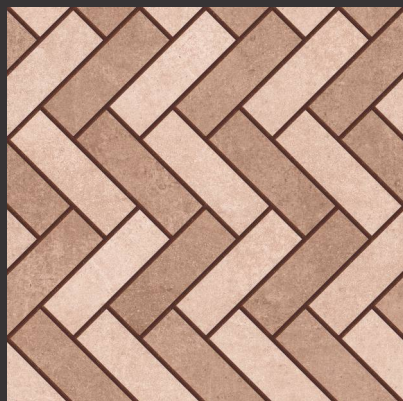

ESTRELLA BROWN