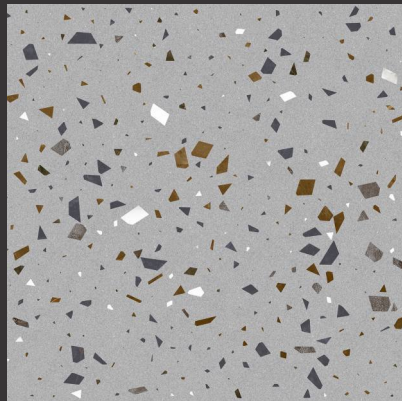

600x
600mm

Carving
FINISH

MOZZECO
Collection

MOZZECO AZUL