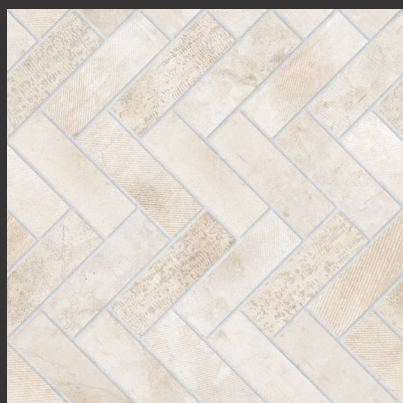

ESTRELLA MARFIL