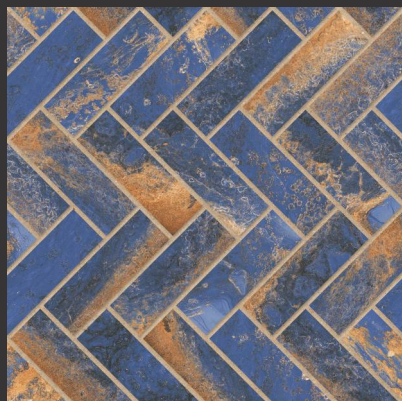

600x
600mm

Carving
FINISH

Estrella
Collection

ESTRELLA VIOLETBLUE