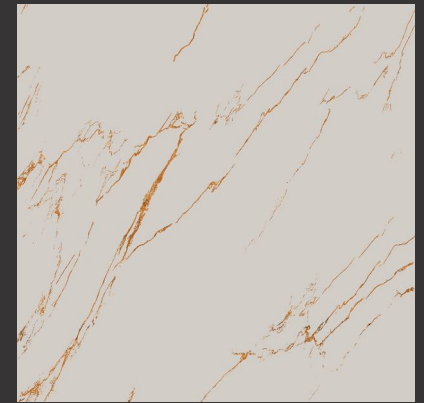

FORTUNA  
ORANGE

[www.spentagonceramic.com](http://www.spentagonceramic.com)

600x  
600mm

Carving  
FINISH

Fortuna  
Collection

FORTUNA BALNCO

FORTUNA BEIGE

FORTUNA BROWN