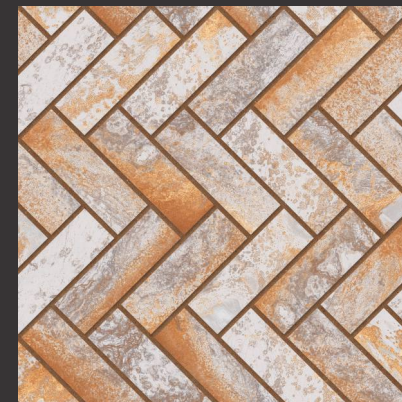

ESTRELLA TEN