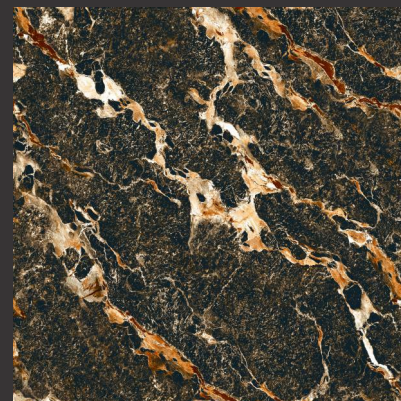

MOUNTEN NATURAL